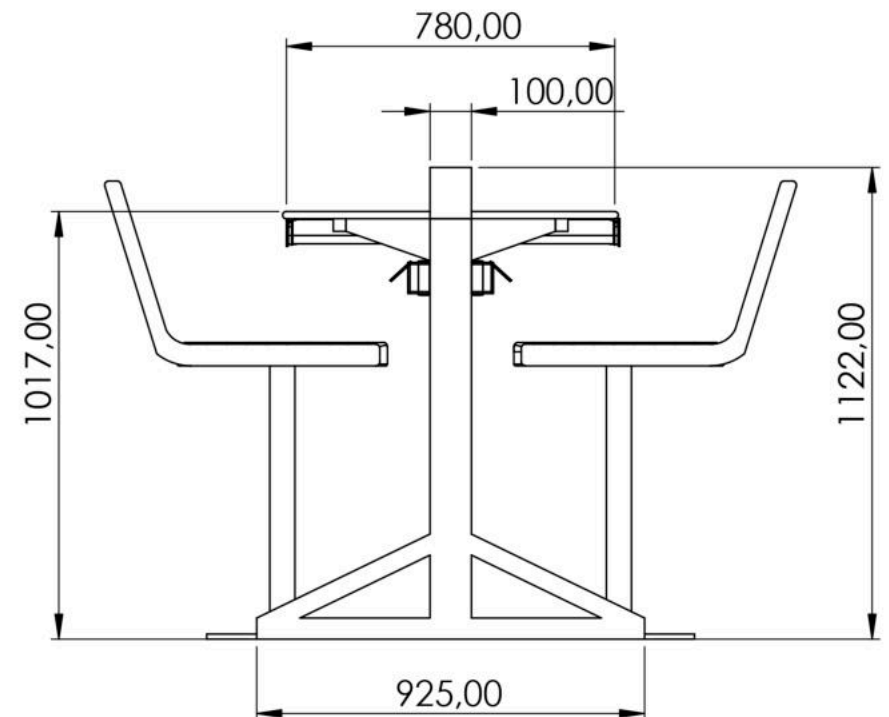

Characteristics

Model	WYC1852	Appearance	
Size	220, W-92.5, H-72/102		
N.W.	350KG		
G.W.	400KG		
Certificate	CE ISO		
Function	In sunlight condition, product will charge build-in Li-ion battery by solar panel, and charge cell phones by cables simultaneous. Without sunlight condition, product will charge cell phone by its built-in battery.		
Material	Stainless steel #201		
Solar panel	Monocrystalline Silicon*2		
Solar power	270W		
AC power	Optional		
Controller	MPPT Controller		
Battery type	Li-ion Battery/Li-Op4 Optional		
Working temp.	-20C-40C/-20C-65C		
Battery capacity	12V/55AH		
USB charger	2		
Wireless charger	2		
LED light	LED STRIP LIGHT		
Sockets	4 PCS		
WiFi router	4G/International router		
Bluetooth/speaker	5V/12V		
Warranty	1 Year		
Battery notice	The controller works well above -40°C , while the working efficiency of battery is getting less and less under 0°C, when -10°C it already doesn't work. Yet after the temperate rises back to over 0°C, it will work again. Therefore, in very cold winter the chargers on bench don't work. In good sunshine, the battery is fully charged in about 7-8 hours.		

ADLIS
WEIYIN