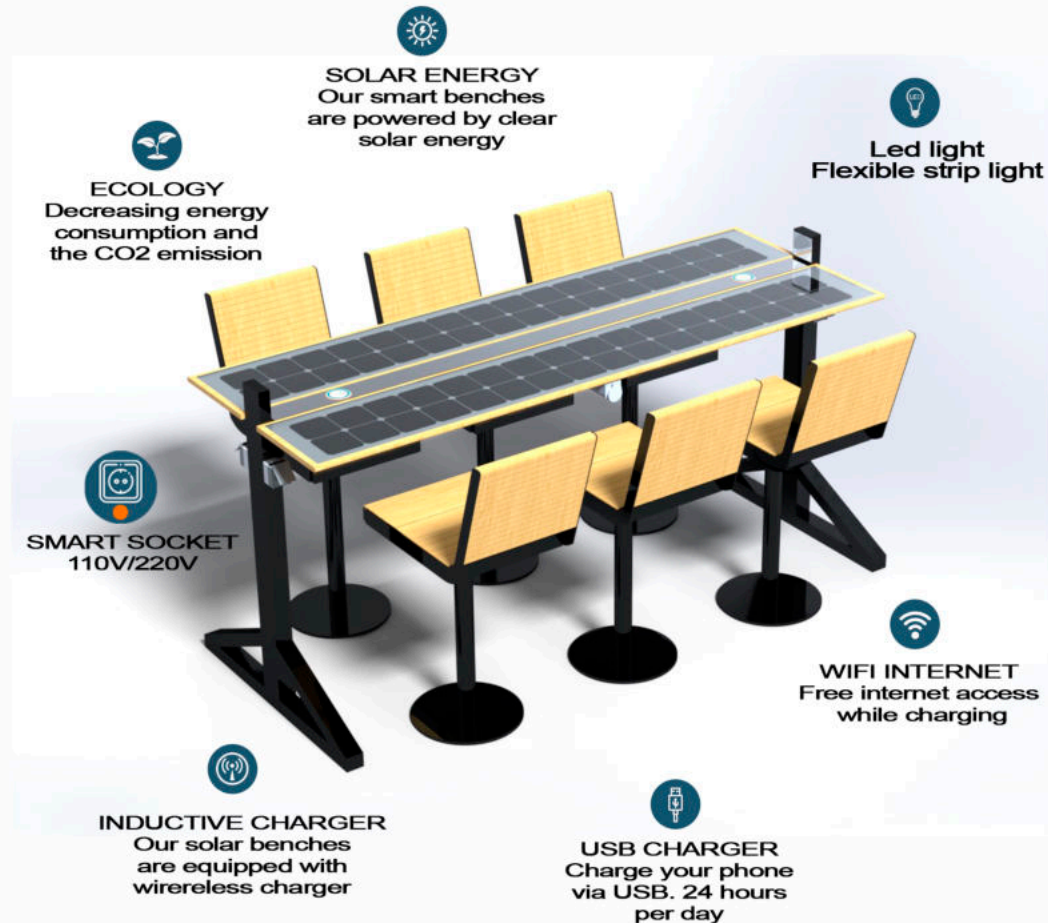

ADLIS

**SMART BENCH
SMART CONTAINER
SMART HOME
SMART SECURITY**

WEIYIN

TECHNOLOGY

DATA SHEET: WYC1852