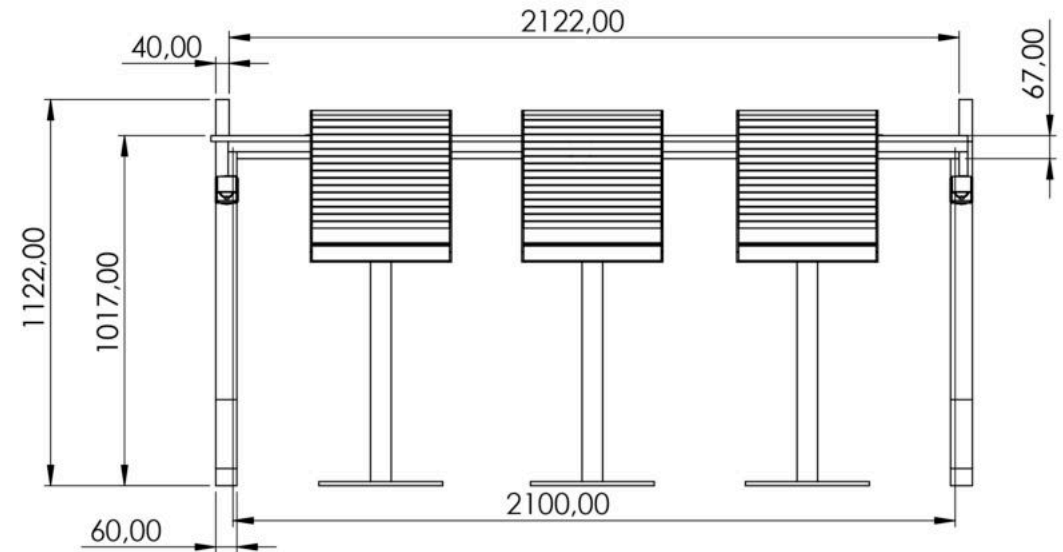

Characteristics

Model	WYC1852	Appearance	
Size	220, W-92.5, H-72/102		
N.W.	350KG		
G.W.	400KG		
Certificate	CE ISO		
Function	In sunlight condition, product will charge build-in Li-ion battery by solar panel, and charge cell phones by cables simultaneous. Without sunlight condition, product will charge cell phone by its built-in battery.		
Material	Stainless steel #201		
Solar panel	Monocrystalline Silicon*2		
Solar power	270W		
AC power	Optional		
Controller	MPPT Controller		
Battery type	Li-ion Battery/Li-Op4 Optional		
Working temp.	-20C-40C/-20C-65C		
Battery capacity	12V/55AH		
USB charger	2		
Wireless charger	2		
LED light	LED STRIP LIGHT		
Sockets	4 PCS		
WiFi router	4G/International router		
Bluetooth/speaker	5V/12V		
Warranty	1 Year		
Battery notice	The controller works well above -40°C , while the working efficiency of battery is getting less and less under 0°C, when -10°C it already doesn't work. Yet after the temperate rises back to over 0°C, it will work again. Therefore, in very cold winter the chargers on bench don't work. In good sunshine, the battery is fully charged in about 7-8 hours.		

ADLIS
WEIYIN